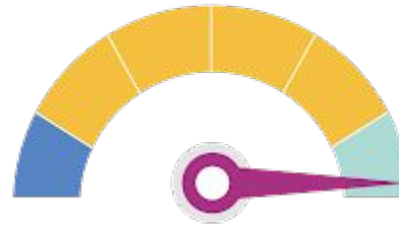

1
No propensity
to expand

2-5

Increasing 25th quartiles
of propensity to expand

6
Direct outreach
confirmed expansion

THE SUBSCORE EXPLAINED

The *G-Score Subscore Tool* breaks down a firm's overall propensity to expand in an industry (G-Score) into its Subscores that represent the main groups of drivers. It helps to understand what is primarily responsible for a company's growth signals. It is visible for all displayed G-Scores by NAICS through a hover-over.