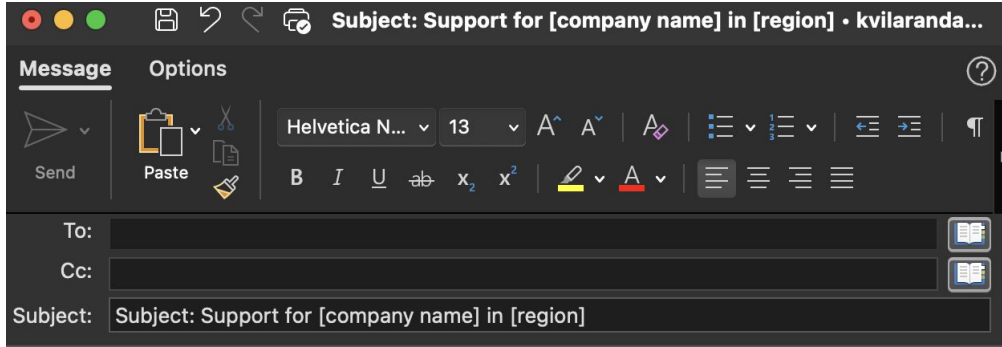

OUTREACH SCRIPTS FOR EMAIL & LINKEDIN

Good Afternoon Mr./Ms./Mx. [Last name],

I hope you're doing well today. I noticed [custom information about the company]. and thought you may be interested in exploring [your company's products/services]. [Introduce your agency value proposition]. Could we set up a short, exploratory discussion next week?

Warm regards,

[Your Name]