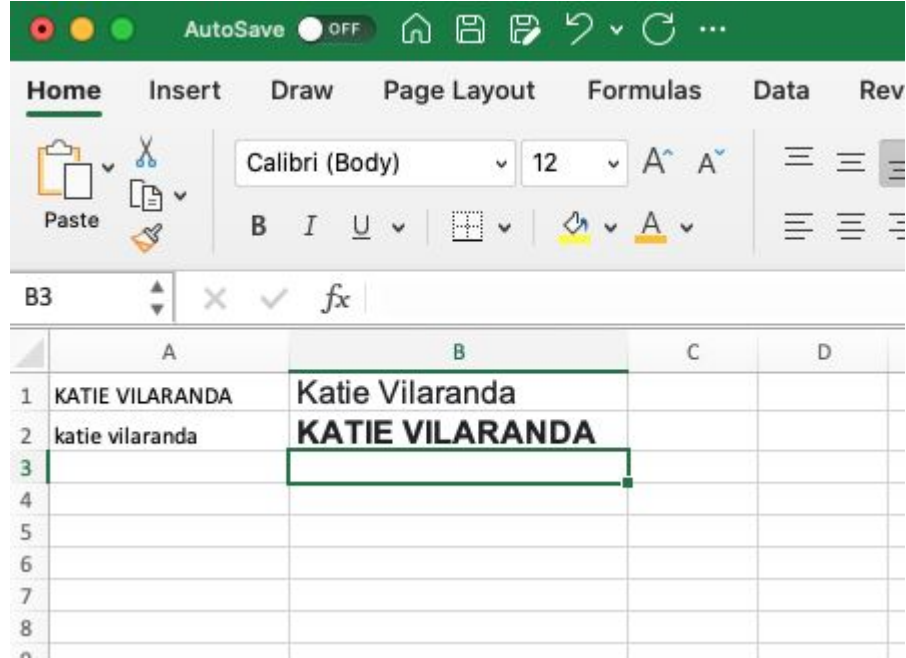

HOW TO CHANGE UPPERCASE TO LOWERCASE TEXT

HOW TO MERGE COMPANY AND CONTACT INFORMATION USING VLOOKUP