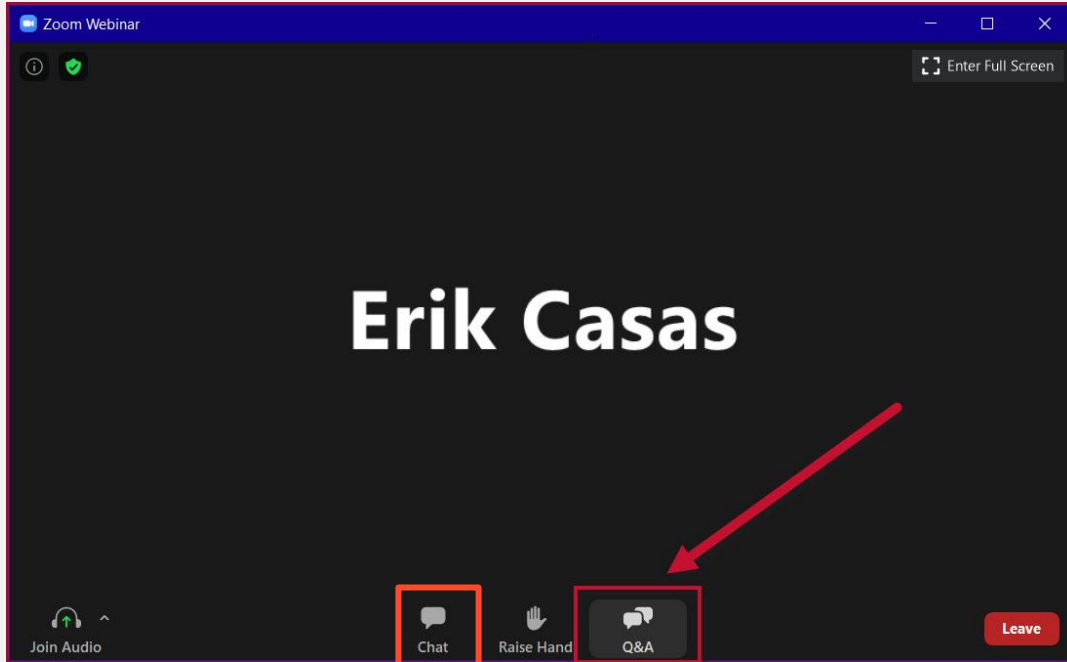

HOW TO LEVERAGE EXCEL WITH YOUR GAZELLE.AI DATA DOWNLOADS

PRESENTED BY:

Janelle Mansfield
VP Customer Success &
Customer Experience

Katie Vilaranda
Digital Marketing
Project Manager

HOW TO SUBMIT A QUESTION